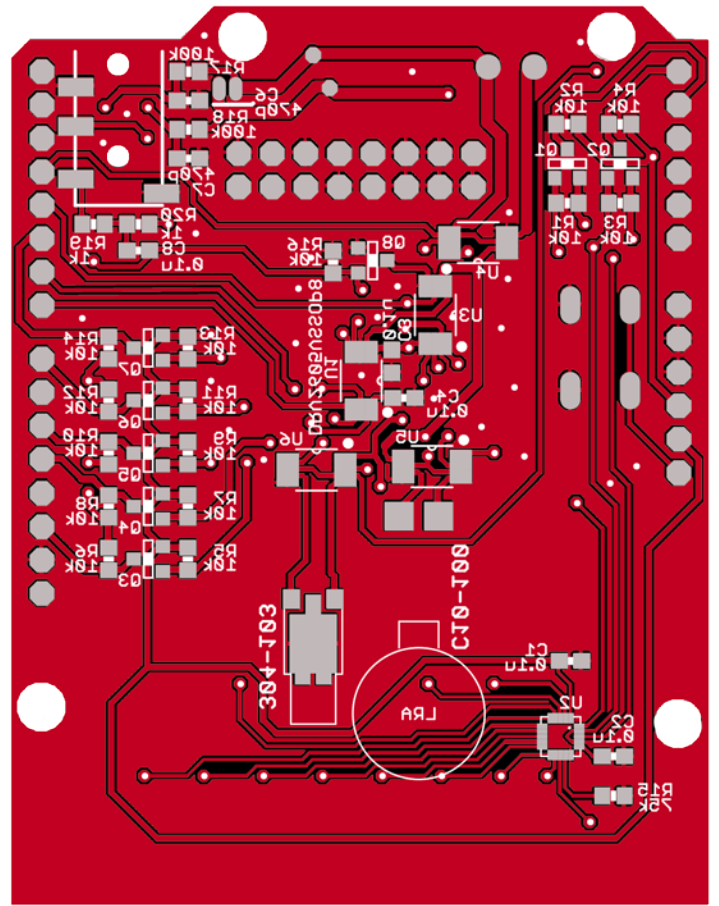

Haptic Shield & Grip Schematics & PCBs

CONNECTOR TO SHIELD

DEMULTIPLEXER

ANALOG SWITCHES

Haptic Shield

Haptic Grip