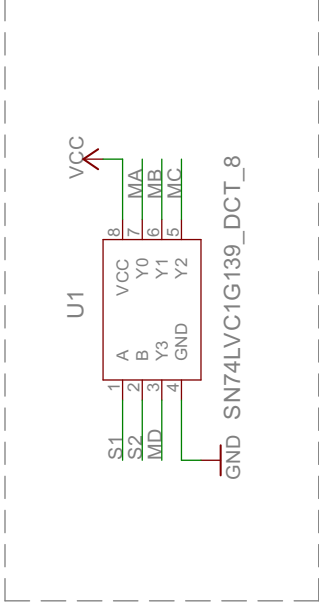

Haptic Shield & Grip Schematics & PCBs

CONNECTOR TO SHIELD

DEMULTIPLEXER

ANALOG SWITCHES

Haptic Shield

Haptic Grip