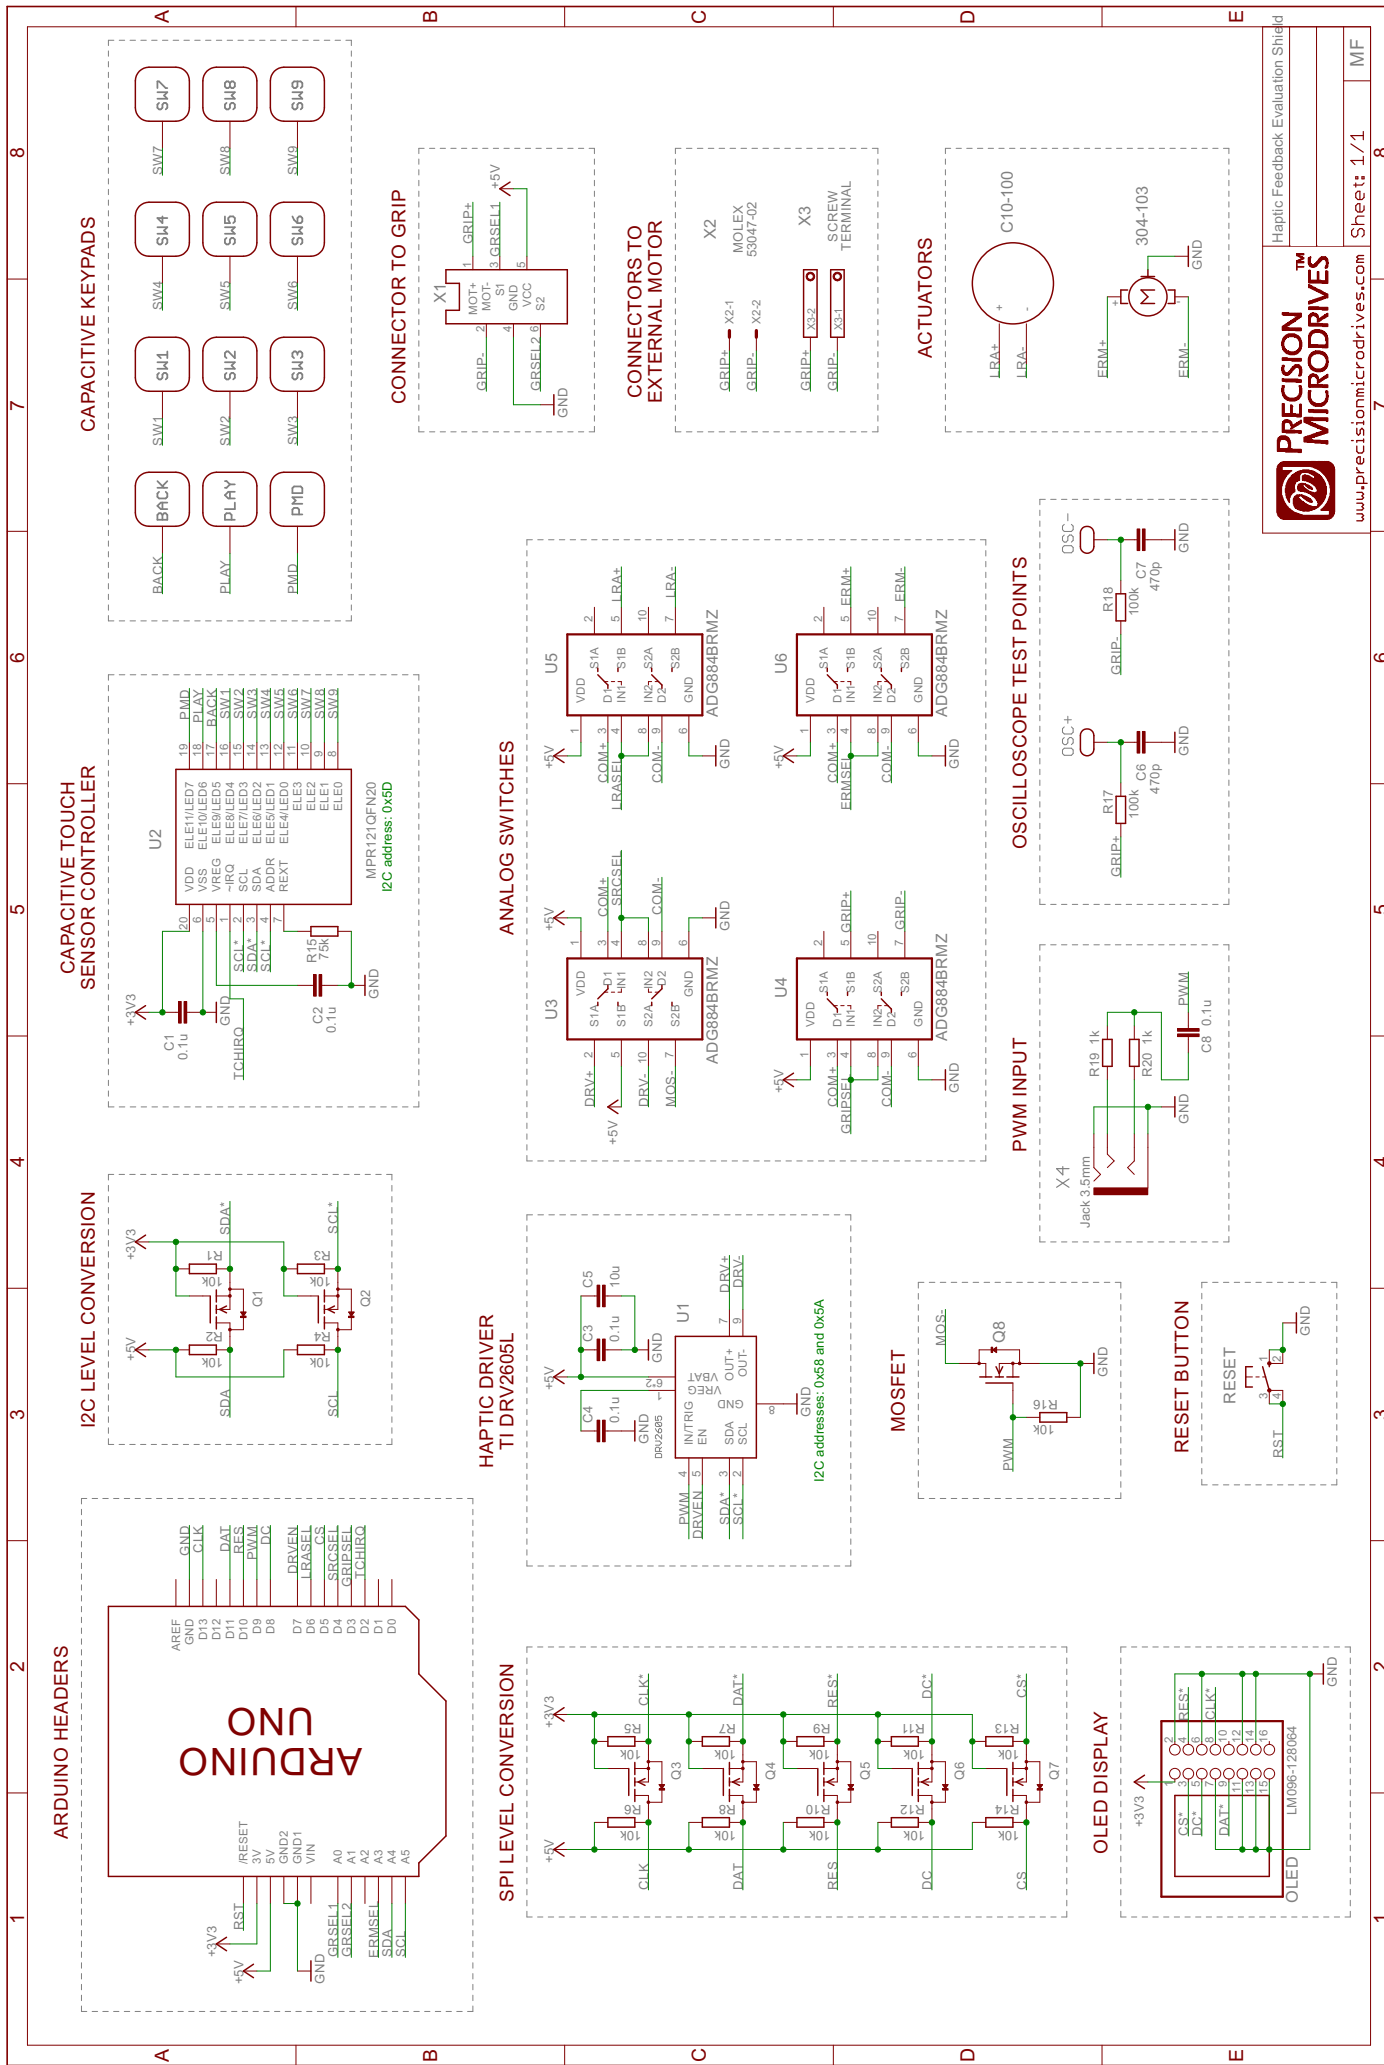

Haptic Shield & Grip Schematics & PCBs

CONNECTOR TO SHIELD

DEMULTIPLEXER

ANALOG SWITCHES

Haptic Shield

Haptic Grip