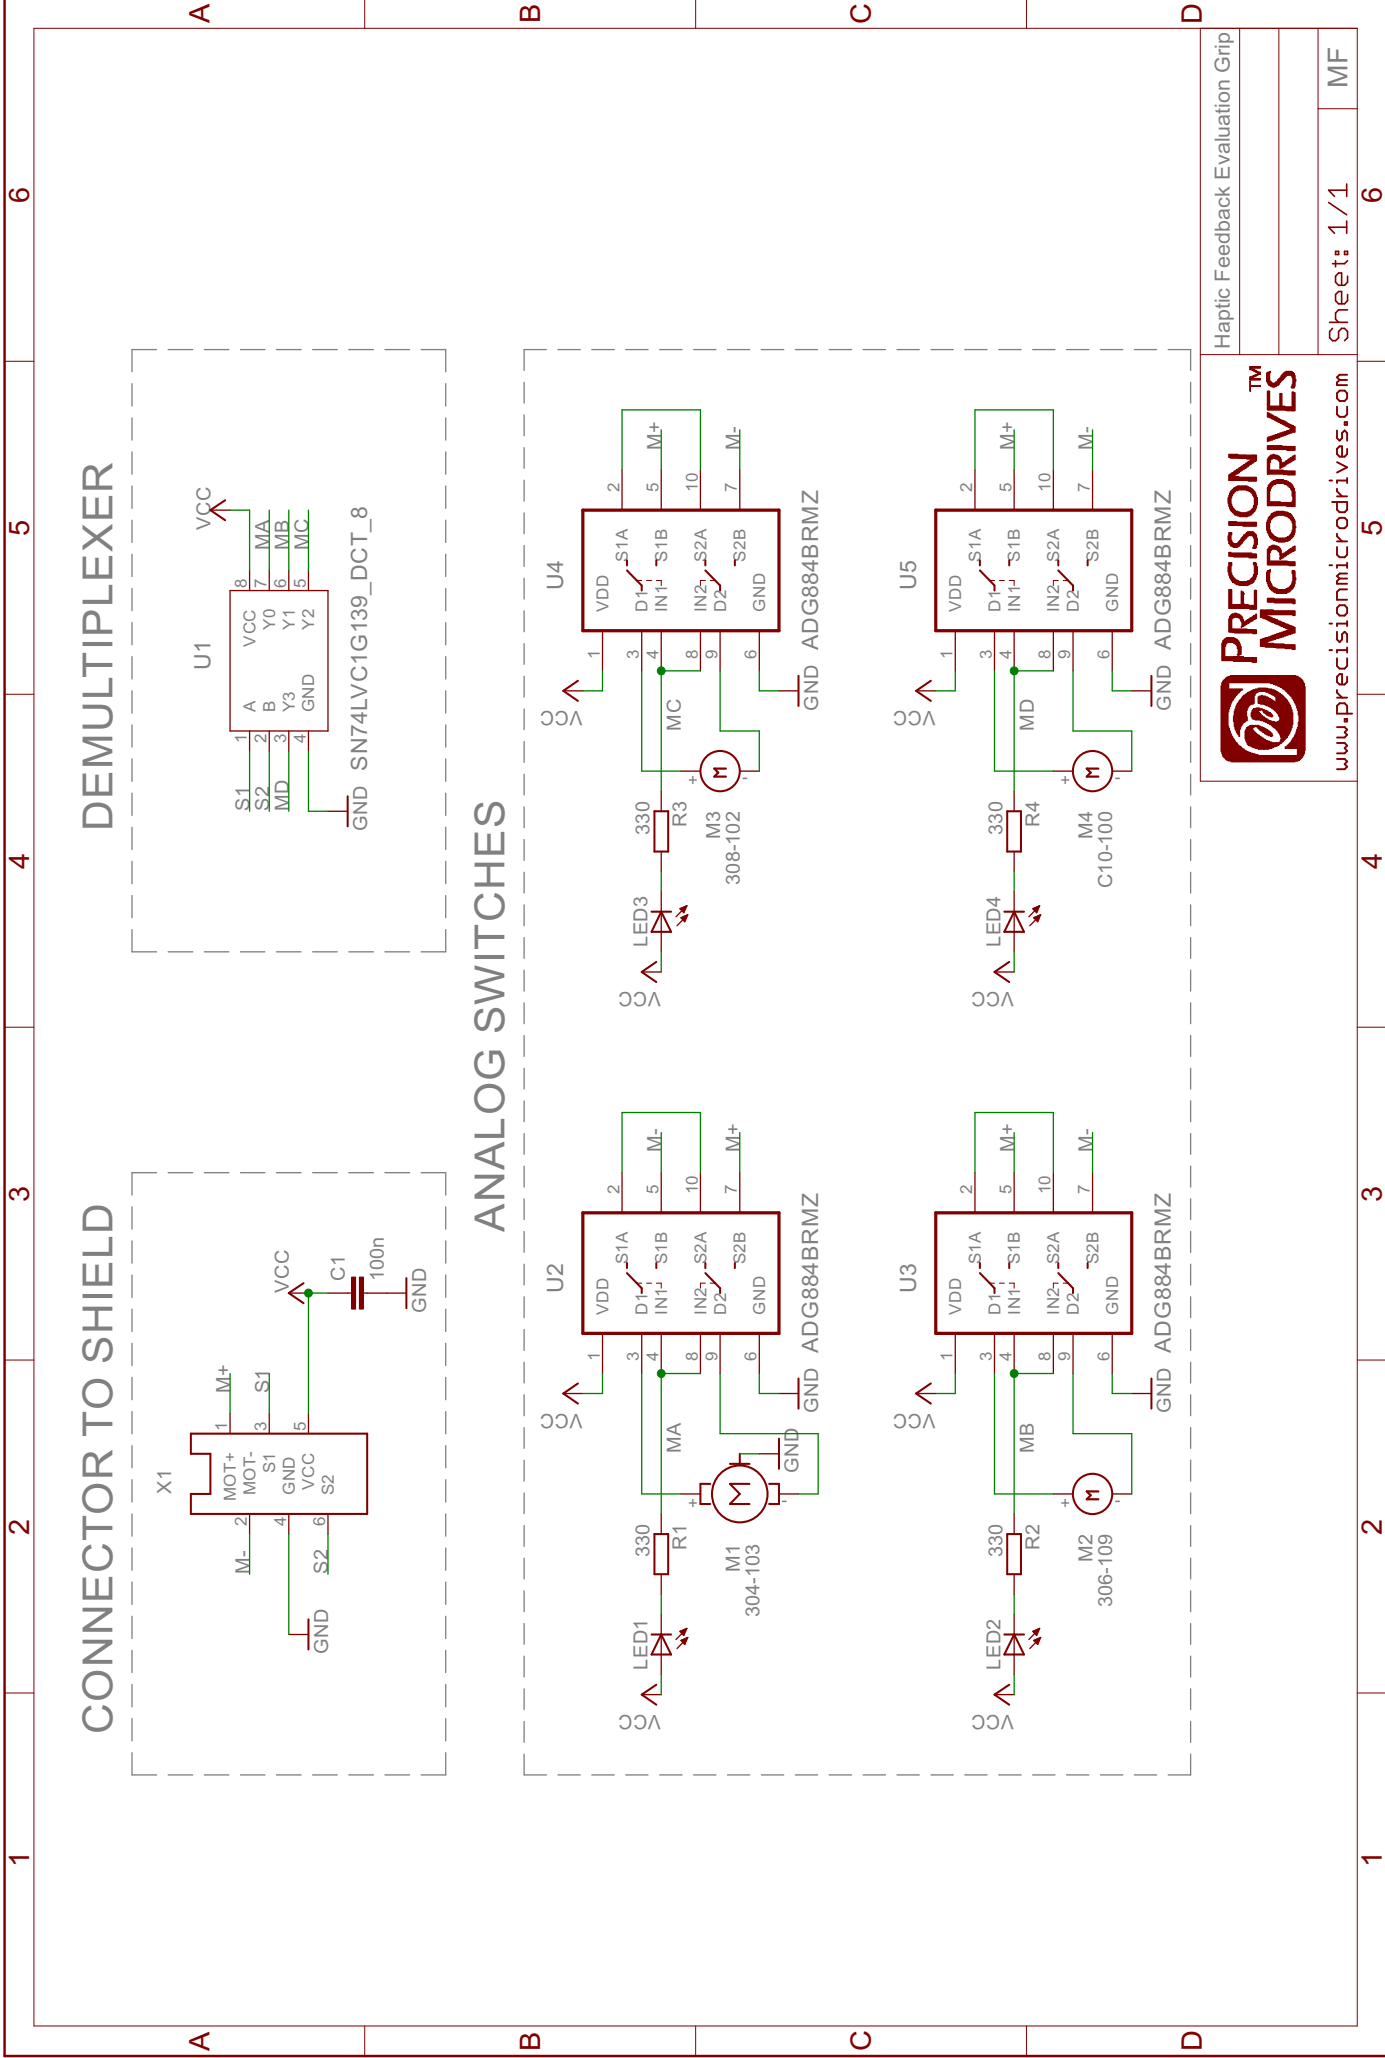

Haptic Shield & Grip Schematics & PCBs

CONNECTOR TO SHIELD

DEMULTIPLEXER

ANALOG SWITCHES

Haptic Shield

Haptic Grip